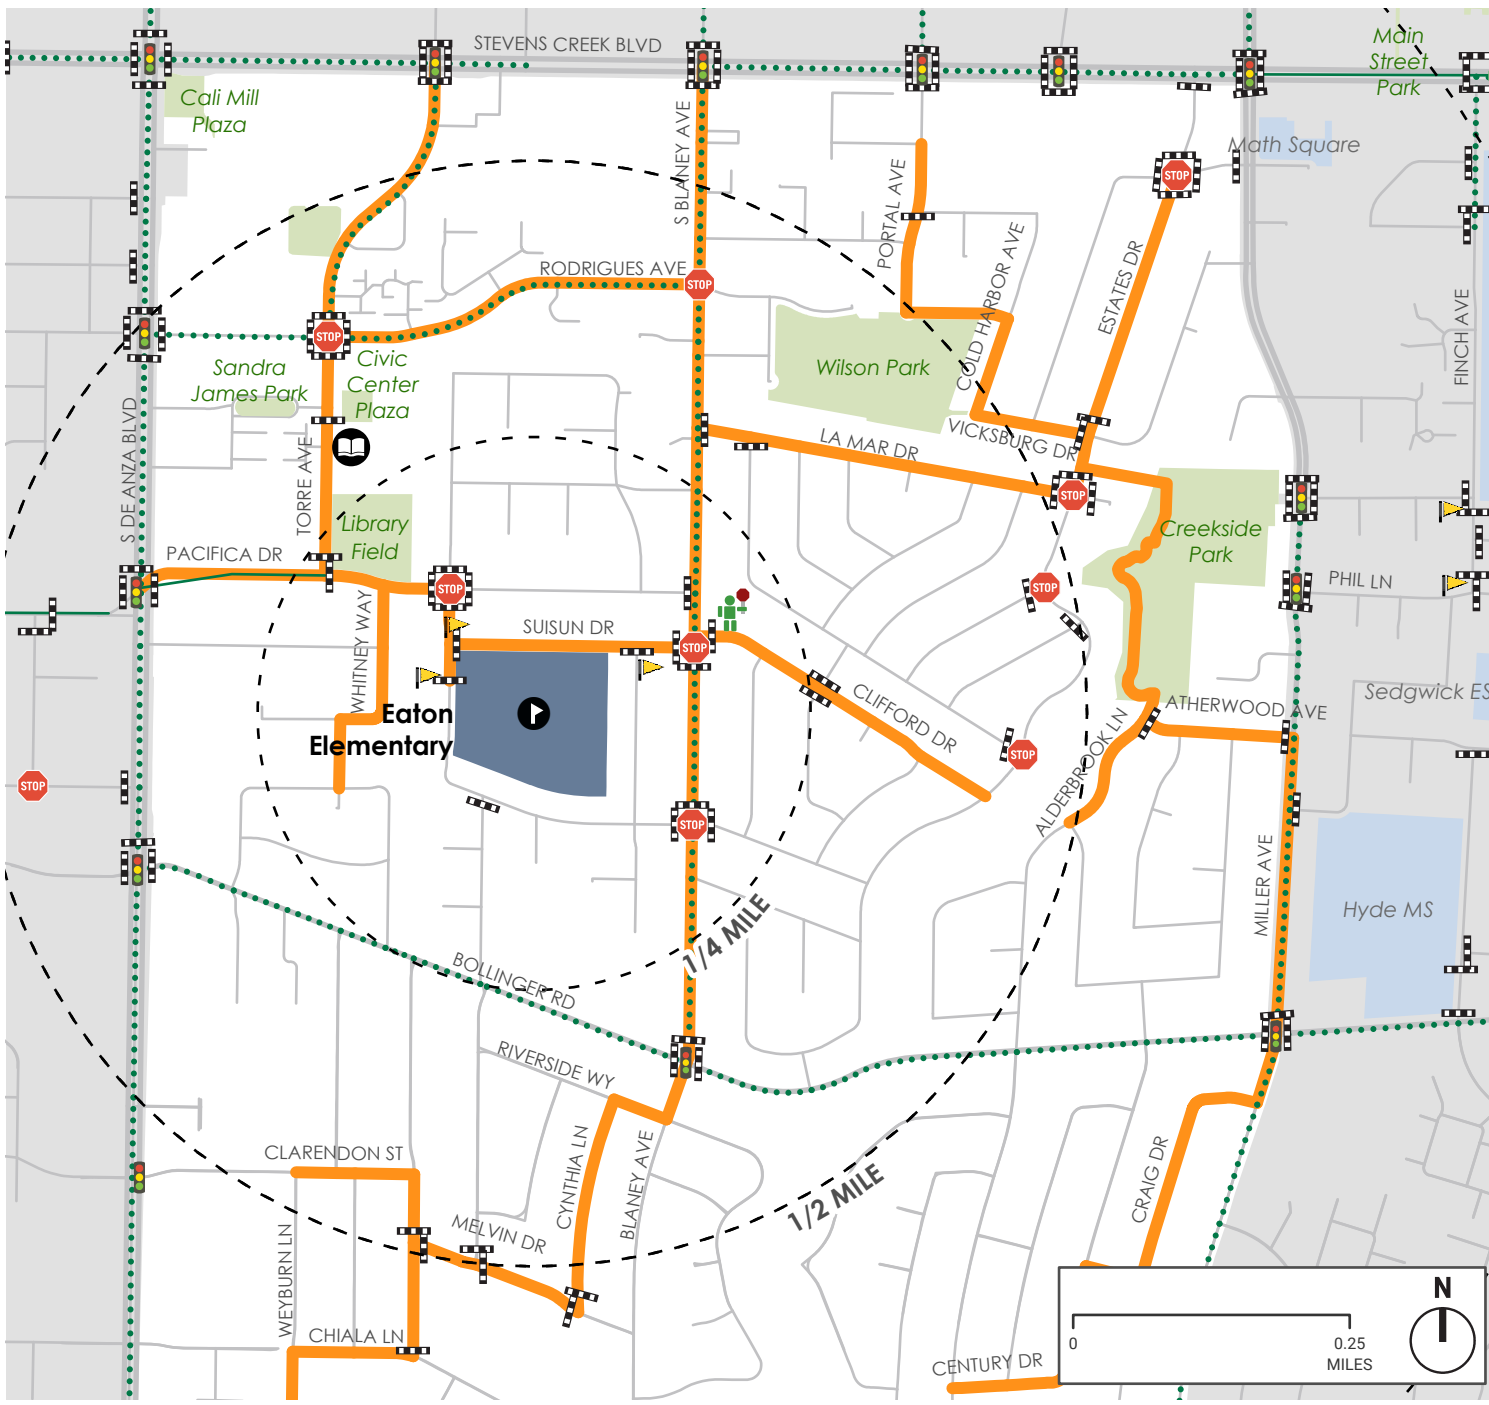

**Cross at corners and crosswalks.** This is where drivers expect pedestrians.

# EATON ELEMENTARY SCHOOL

Suggested Routes

FALL 2022

CUPERTINO

### Suggested Walking & Biking Routes

— Suggested Routes

### Legend

- Pedestrian Flag
- Crossing Guard
- Crosswalk
- All Way Stop
- Traffic Signal
- Bike Parking
- Library
- Separated Bikeways
- Bike Lanes
- Eaton Elementary
- School
- Park
- School Enrollment Boundary